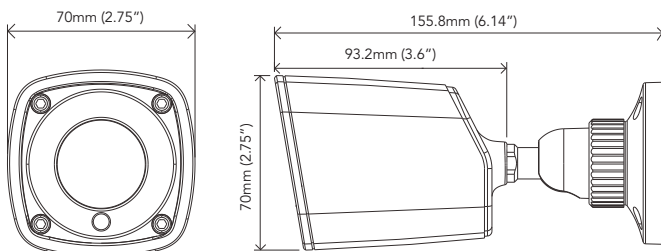

## DIMENSIONS

Unit: mm (inch)

## SPECIFICATIONS

Image Sensor	1/2.9" CMOS
Resolution	2.1MP
Image Size	1920 x 1080 (1080P)
Video Output	HD-TVI / CVI / AHD / CVBS (Analog)
Image System	NTSC / PAL
Electronic Shutter	Auto; 1/50s ~ 1/100000s (PAL); 1/60s ~ 1/100000s (NTSC)
IR Distance	65ft.* (20m)
Frame Rate	30FPS / 60Hz (NTSC), 25FPS / 50Hz (PAL)
Min. Illumination	0Lux (IR On)
Lens	3.6mm Fixed Lens (ICR)
Lens Mount	M12
S/N Ratio	>52dB (AGC Off)
Weatherproof	IP66
Function Control	OSD (CoC Control)
Day & Night	True
Digital NR	Yes
Global Exposure	Yes
Central Exposure	Yes
Auto Gain Control (AGC)	Yes
Auto White Balance	Yes
Backlight Compensation (BLC)	Yes
Front Light Compensation	Yes
Sharpness	Yes
Smart IR (Anti-SAT)	Yes
Image Setting	Yes
Defect Correction	Auto
Angle Adjustment	Any angle
Power Supply	DC 12V (±10%)
Power Consumption	Day: <1W; Night: <4W
Working Environment	-22°F ~ 140°F (-30°C ~ 60°C), 10% ~ 90% Relative Humidity
Dimensions (mm)	70mm x 156mm (Ø2.75" x 6.14")